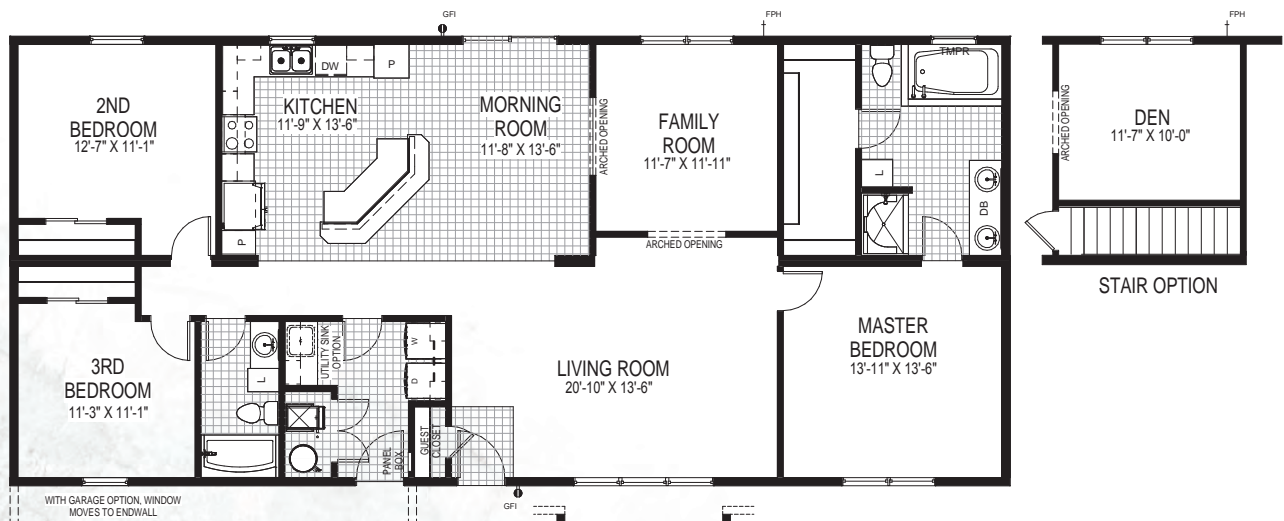

WITH GARAGE OPTION, WINDOW MOVES TO ENDWALL