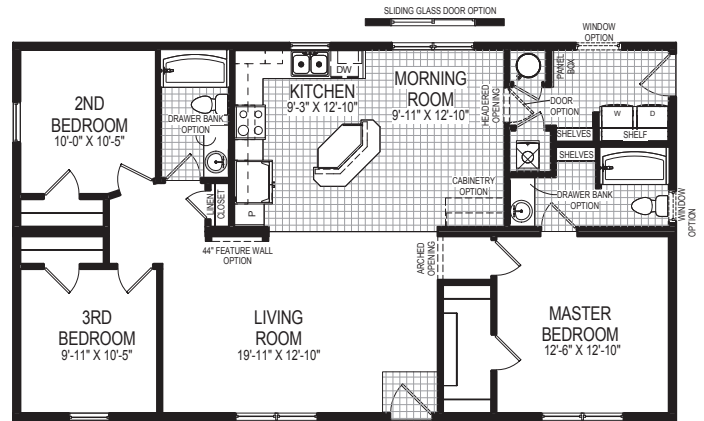

1312 / 1424 Sq. Ft.

At only 48 feet long, the Birch offers an open floor plan with generously-sized bedrooms. The kitchen, morning room, and living room all merge together to provide one open area. One can add our vaulted ceiling option to make this space seem even more grand.

Birch

STAIR OPTION

W/H & FURNACE IN BASEMENT
w/STAIR OPTION

1312 Sq. Ft.
27'-4" x 48'-0"

1424 Sq. Ft.
29'-8" x 48'-0"