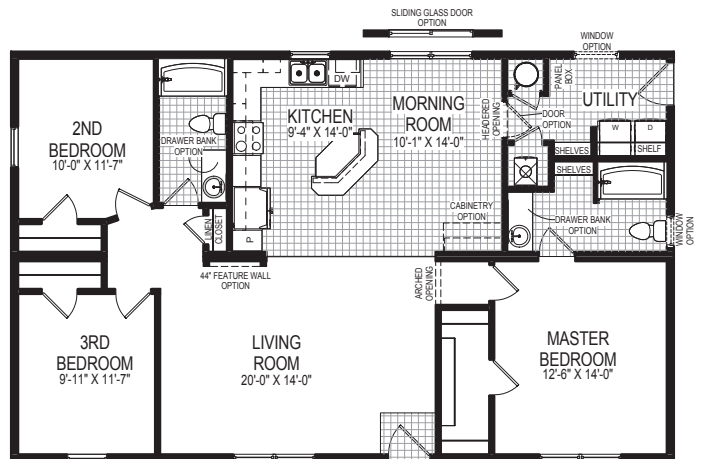

1312 / 1424 Sq. Ft.

At only 48 feet long, the Birch offers an open floor plan with generously-sized bedrooms. The kitchen, morning room, and living room all merge together to provide one open area. One can add our vaulted ceiling option to make this space seem even more grand.

Birch

STAIR OPTION

W/H & FURNACE IN BASEMENT
w/STAIR OPTION

1312 Sq. Ft.
27'-4" x 48'-0"

1424 Sq. Ft.
29'-8" x 48'-0"