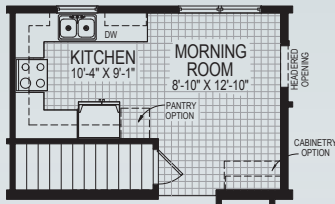

1312 / 1424 Sq. Ft.

At only 48 feet long, the Birch offers an open floor plan with generously-sized bedrooms. The kitchen, morning room, and living room all merge together to provide one open area. One can add our vaulted ceiling option to make this space seem even more grand.

Birch

STAIR OPTION

W/H & FURNACE IN BASEMENT
w/STAIR OPTION

1312 Sq. Ft.
27'-4" x 48'-0"

1424 Sq. Ft.
29'-8" x 48'-0"