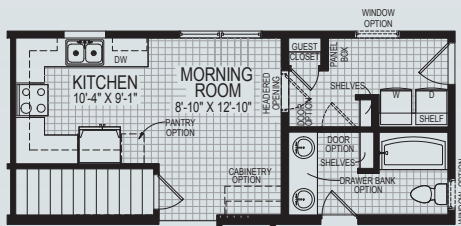

1312 / 1424 Sq. Ft.

At only 48 feet long, the Birch offers an open floor plan with generously-sized bedrooms. The kitchen, morning room, and living room all merge together to provide one open area. One can add our vaulted ceiling option to make this space seem even more grand.

Birch

STAIR OPTION

W/H & FURNACE IN BASEMENT
w/STAIR OPTION

1312 Sq. Ft.
27'-4" x 48'-0"

1424 Sq. Ft.
29'-8" x 48'-0"